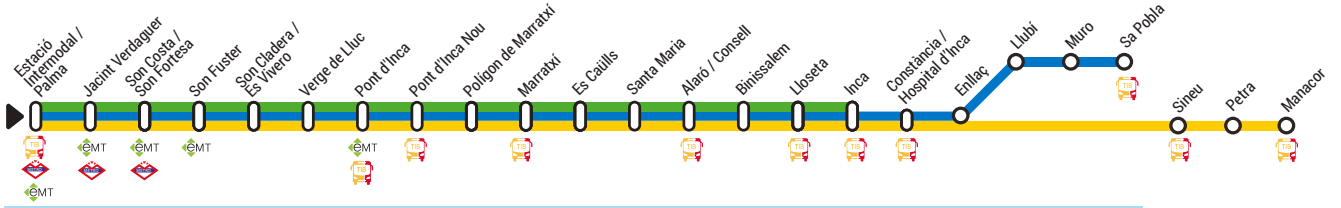

TREN

Dilluns a divendres | Lunes a viernes | Monday to Friday | Montag bis Freitag

Des de/Desde/From /Ab: 18-10-2023

Table with 31 columns (stations) and 48 rows (train numbers) showing departure and arrival times.

Legend for train types (T1, T2, T3) and bicycle transport rules (No es permeten bicicletes/No se permiten bicicletas...)

TRANSPORTS DE LES ILLES BALEARS

www.tib.org 971 177 777

SERVIS FERROVIARIS DE MALLORCA

CONSOCIU TRANSports MALLORCA

Dilluns a divendres | Lunes a viernes | Monday to Friday | Montag bis Freitag

Des de/Desde/From / Ab: 18-10-2023

Table with 3 columns: Station, Time, and Line (T1-T3). It lists departure and arrival times for various routes across the line.

T2: Sa Pobla
T3: Manacor