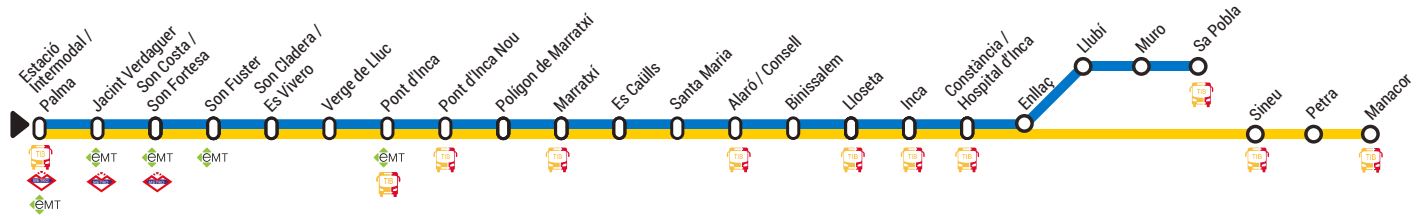

Estació Intermodal / Palma	Jacint Verdaguer Son Costa / Son Fortesa	Son Frueter	Son Cladera / Es Vivvero	Verge de Lluc	Pont d'Inca	Pont d'Inca Nou	Polígon de Marratxí	Marratxí	Es Calviis	Santa Maria	Alaró / Consell	Biniissalem	Lloseta	Inca	Constància / Hospital d'Inca	Enllaç	Liubí	Muro	Sa Pobra	Sineu	Petra	Manacor	
T3	6:10	6:11	6:13	6:15	6:16	6:17	6:18	6:20	6:22	6:24	6:26	6:31	6:34	6:37	6:40	6:45	6:46	-	-	-	-	6:58	7:06	7:15
T2	6:40	6:41	6:43	6:45	6:46	6:47	6:48	6:50	6:52	6:54	6:56	7:01	7:04	7:07	7:10	7:15	7:16	7:20	7:24	7:28	7:32	-	-	-
T3	7:10	7:11	7:13	7:15	7:16	7:17	7:18	7:20	7:22	7:24	7:26	7:31	7:34	7:37	7:40	7:45	7:46	-	-	-	-	7:58	8:06	8:15
T2	7:40	7:41	7:43	7:45	7:46	7:47	7:48	7:50	7:52	7:54	7:56	8:01	8:04	8:07	8:10	8:15	8:16	8:20	8:24	8:28	8:32	-	-	-
T3	8:10	8:11	8:13	8:15	8:16	8:17	8:18	8:20	8:22	8:24	8:26	8:31	8:34	8:37	8:40	8:45	8:46	-	-	-	-	8:58	9:06	9:15
T2	8:40	8:41	8:43	8:45	8:46	8:47	8:48	8:50	8:52	8:54	8:56	9:01	9:04	9:07	9:10	9:15	9:16	9:20	9:24	9:28	9:32	-	-	-
T3	9:10	9:11	9:13	9:15	9:16	9:17	9:18	9:20	9:22	9:24	9:26	9:31	9:34	9:37	9:40	9:45	9:46	-	-	-	-	9:58	10:06	10:15
T2	9:40	9:41	9:43	9:45	9:46	9:47	9:48	9:50	9:52	9:54	9:56	10:01	10:04	10:07	10:10	10:15	10:16	10:20	10:24	10:28	10:32	-	-	-
T3	10:10	10:11	10:13	10:15	10:16	10:17	10:18	10:20	10:22	10:24	10:26	10:31	10:34	10:37	10:40	10:45	10:46	-	-	-	-	10:58	11:06	11:15
T2	10:40	10:41	10:43	10:45	10:46	10:47	10:48	10:50	10:52	10:54	10:56	11:01	11:04	11:07	11:10	11:15	11:16	11:20	11:24	11:28	11:32	-	-	-
T3	11:10	11:11	11:13	11:15	11:16	11:17	11:18	11:20	11:22	11:24	11:26	11:31	11:34	11:37	11:40	11:45	11:46	-	-	-	-	11:58	12:06	12:15
T2	11:40	11:41	11:43	11:45	11:46	11:47	11:48	11:50	11:52	11:54	11:56	12:01	12:04	12:07	12:10	12:15	12:16	12:20	12:24	12:28	12:32	-	-	-
T3	12:10	12:11	12:13	12:15	12:16	12:17	12:18	12:20	12:22	12:24	12:26	12:31	12:34	12:37	12:40	12:45	12:46	-	-	-	-	12:58	13:06	13:15
T2	12:40	12:41	12:43	12:45	12:46	12:47	12:48	12:50	12:52	12:54	12:56	13:01	13:04	13:07	13:10	13:15	13:16	13:20	13:24	13:28	13:32	-	-	-
T3	13:10	13:11	13:13	13:15	13:16	13:17	13:18	13:20	13:22	13:24	13:26	13:31	13:34	13:37	13:40	13:45	13:46	-	-	-	-	13:58	14:06	14:15
T2	13:40	13:41	13:43	13:45	13:46	13:47	13:48	13:50	13:52	13:54	13:56	14:01	14:04	14:07	14:10	14:15	14:16	14:20	14:24	14:28	14:32	-	-	-
T3	14:10	14:11	14:13	14:15	14:16	14:17	14:18	14:20	14:22	14:24	14:26	14:31	14:34	14:37	14:40	14:45	14:46	-	-	-	-	14:58	15:06	15:15
T2	14:40	14:41	14:43	14:45	14:46	14:47	14:48	14:50	14:52	14:54	14:56	15:01	15:04	15:07	15:10	15:15	15:16	15:20	15:24	15:28	15:32	-	-	-
T3	15:10	15:11	15:13	15:15	15:16	15:17	15:18	15:20	15:22	15:24	15:26	15:31	15:34	15:37	15:40	15:45	15:46	-	-	-	-	15:58	16:06	16:15
T2	15:40	15:41	15:43	15:45	15:46	15:47	15:48	15:50	15:52	15:54	15:56	16:01	16:04	16:07	16:10	16:15	16:16	16:20	16:24	16:28	16:32	-	-	-
T3	16:10	16:11	16:13	16:15	16:16	16:17	16:18	16:20	16:22	16:24	16:26	16:31	16:34	16:37	16:40	16:45	16:46	-	-	-	-	16:58	17:06	17:15
T2	16:40	16:41	16:43	16:45	16:46	16:47	16:48	16:50	16:52	16:54	16:56	17:01	17:04	17:07	17:10	17:15	17:16	17:20	17:24	17:28	17:32	-	-	-
T3	17:10	17:11	17:13	17:15	17:16	17:17	17:18	17:20	17:22	17:24	17:26	17:31	17:34	17:37	17:40	17:45	17:46	-	-	-	-	17:58	18:06	18:15
T2	17:40	17:41	17:43	17:45	17:46	17:47	17:48	17:50	17:52	17:54	17:56	18:01	18:04	18:07	18:10	18:15	18:16	18:20	18:24	18:28	18:32	-	-	-
T3	18:10	18:11	18:13	18:15	18:16	18:17	18:18	18:20	18:22	18:24	18:26	18:31	18:34	18:37	18:40	18:45	18:46	-	-	-	-	18:58	19:06	19:15
T2	18:40	18:41	18:43	18:45	18:46	18:47	18:48	18:50	18:52	18:54	18:56	19:01	19:04	19:07	19:10	19:15	19:16	19:20	19:24	19:28	19:32	-	-	-
T3	19:10	19:11	19:13	19:15	19:16	19:17	19:18	19:20	19:22	19:24	19:26	19:31	19:34	19:37	19:40	19:45	19:46	-	-	-	-	19:58	20:06	20:15
T2	19:40	19:41	19:43	19:45	19:46	19:47	19:48	19:50	19:52	19:54	19:56	20:01	20:04	20:07	20:10	20:15	20:16	20:20	20:24	20:28	20:32	-	-	-
T3	20:10	20:11	20:13	20:15	20:16	20:17	20:18	20:20	20:22	20:24	20:26	20:31	20:34	20:37	20:40	20:45	20:46	-	-	-	-	20:58	21:06	21:15
T2	20:40	20:41	20:43	20:45	20:46	20:47	20:48	20:50	20:52	20:54	20:56	21:01	21:04	21:07	21:10	21:15	21:16	21:20	21:24	21:28	21:32	-	-	-