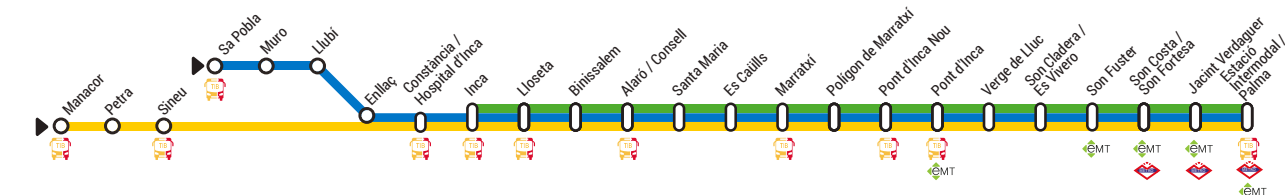

CONSOCIU TRANSports MALLORCA

Dilluns a divendres | Lunes a viernes | Monday to Friday | Montag bis Freitag

Des de/Desde/From / Ab: 18-10-2023

Table with 3 columns: Station, Time, and Line (T1-T3). It lists departure and arrival times for various routes across the line.