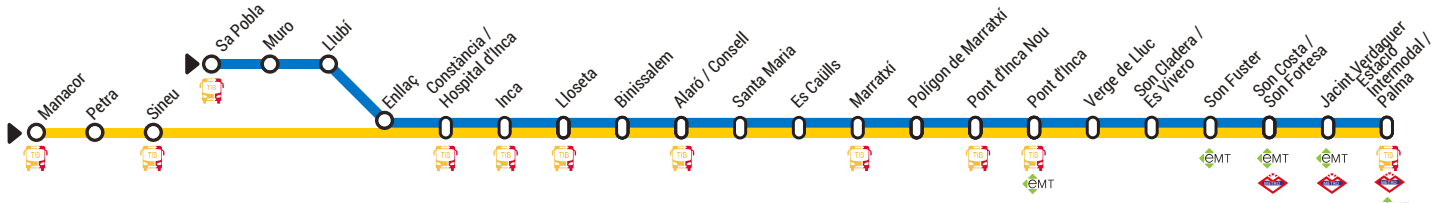

6:24	6:33	6:41	-	-	-	-	6:53	6:54	6:59	7:02	7:05	7:08	7:13	7:15	7:17	7:19	7:21	7:22	7:25	7:25	7:26	7:28	7:29	T3
7:24	7:33	7:41	-	-	-	-	7:53	7:54	7:59	8:02	8:05	8:08	8:13	8:15	8:17	8:19	8:21	8:22	8:25	8:25	8:26	8:28	8:29	T3
			8:07	8:11	8:15	8:19	8:22	8:23	8:28	8:31	8:34	8:37	8:42	8:44	8:46	8:48	8:50	8:51	8:53	8:53	8:55	8:57	8:58	T2
8:24	8:33	8:41	-	-	-	-	8:53	8:54	8:59	9:02	9:05	9:08	9:13	9:15	9:17	9:19	9:21	9:22	9:25	9:25	9:26	9:28	9:29	T3
			9:07	9:11	9:15	9:19	9:22	9:23	9:28	9:31	9:34	9:37	9:42	9:44	9:46	9:48	9:50	9:51	9:53	9:53	9:55	9:57	9:58	T2
9:24	9:33	9:41	-	-	-	-	9:53	9:54	9:59	10:02	10:05	10:08	10:13	10:15	10:17	10:19	10:21	10:22	10:25	10:25	10:26	10:28	10:29	T3
			10:07	10:11	10:15	10:19	10:22	10:23	10:28	10:31	10:34	10:37	10:42	10:44	10:46	10:48	10:50	10:51	10:53	10:53	10:55	10:57	10:58	T2
10:24	10:33	10:41	-	-	-	-	10:53	10:54	10:59	11:02	11:05	11:08	11:13	11:15	11:17	11:19	11:21	11:22	11:25	11:25	11:26	11:28	11:29	T3
			11:07	11:11	11:15	11:19	11:22	11:23	11:28	11:31	11:34	11:37	11:42	11:44	11:46	11:48	11:50	11:51	11:53	11:53	11:55	11:57	11:58	T2
11:24	11:33	11:41	-	-	-	-	11:53	11:54	11:59	12:02	12:05	12:08	12:13	12:15	12:17	12:19	12:21	12:22	12:25	12:25	12:26	12:28	12:29	T3
			12:07	12:11	12:15	12:19	12:22	12:23	12:28	12:31	12:34	12:37	12:42	12:44	12:46	12:48	12:50	12:51	12:53	12:53	12:55	12:57	12:58	T2
12:24	12:33	12:41	-	-	-	-	12:53	12:54	12:59	13:02	13:05	13:08	13:13	13:15	13:17	13:19	13:21	13:22	13:25	13:25	13:26	13:28	13:29	T3
			13:07	13:11	13:15	13:19	13:22	13:23	13:28	13:31	13:34	13:37	13:42	13:44	13:46	13:48	13:50	13:51	13:53	13:53	13:55	13:57	13:58	T2
13:24	13:33	13:41	-	-	-	-	13:53	13:54	13:59	14:02	14:05	14:08	14:13	14:15	14:17	14:19	14:21	14:22	14:25	14:25	14:26	14:28	14:29	T3
			14:07	14:11	14:15	14:19	14:22	14:23	14:28	14:31	14:34	14:37	14:42	14:44	14:46	14:48	14:50	14:51	14:53	14:53	14:55	14:57	14:58	T2
14:24	14:33	14:41	-	-	-	-	14:53	14:54	14:59	15:02	15:05	15:08	15:13	15:15	15:17	15:19	15:21	15:22	15:25	15:25	15:26	15:28	15:29	T3
			15:07	15:11	15:15	15:19	15:22	15:23	15:28	15:31	15:34	15:37	15:42	15:44	15:46	15:48	15:50	15:51	15:53	15:53	15:55	15:57	15:58	T2
15:24	15:33	15:41	-	-	-	-	15:53	15:54	15:59	16:02	16:05	16:08	16:13	16:15	16:17	16:19	16:21	16:22	16:25	16:25	16:26	16:28	16:29	T3
			16:07	16:11	16:15	16:19	16:22	16:23	16:28	16:31	16:34	16:37	16:42	16:44	16:46	16:48	16:50	16:51	16:53	16:53	16:55	16:57	16:58	T2
16:24	16:33	16:41	-	-	-	-	16:53	16:54	16:59	17:02	17:05	17:08	17:13	17:15	17:17	17:19	17:21	17:22	17:25	17:25	17:26	17:28	17:29	T3
			17:07	17:11	17:15	17:19	17:22	17:23	17:28	17:31	17:34	17:37	17:42	17:44	17:46	17:48	17:50	17:51	17:53	17:53	17:55	17:57	17:58	T2
17:24	17:33	17:41	-	-	-	-	17:53	17:54	17:59	18:02	18:05	18:08	18:13	18:15	18:17	18:19	18:21	18:22	18:25	18:25	18:26	18:28	18:29	T3
			18:07	18:11	18:15	18:19	18:22	18:23	18:28	18:31	18:34	18:37	18:42	18:44	18:46	18:48	18:50	18:51	18:53	18:53	18:55	18:57	18:58	T2
18:24	18:33	18:41	-	-	-	-	18:53	18:54	18:59	19:02	19:05	19:08	19:13	19:15	19:17	19:19	19:21	19:22	19:25	19:25	19:26	19:28	19:29	T3
			19:07	19:11	19:15	19:19	19:22	19:23	19:28	19:31	19:34	19:37	19:42	19:44	19:46	19:48	19:50	19:51	19:53	19:53	19:55	19:57	19:58	T2
19:24	19:33	19:41	-	-	-	-	19:53	19:54	19:59	20:02	20:05	20:08	20:13	20:15	20:17	20:19	20:21	20:22	20:25	20:25	20:26	20:28	20:29	T3
			20:07	20:11	20:15	20:19	20:22	20:23	20:28	20:31	20:34	20:37	20:42	20:44	20:46	20:48	20:50	20:51	20:53	20:53	20:55	20:57	20:58	T2
20:24	20:33	20:41	-	-	-	-	20:53	20:54	20:59	21:02	21:05	21:08	21:13	21:15	21:17	21:19	21:21	21:22	21:25	21:25	21:26	21:28	21:29	T3
			21:07	21:11	21:15	21:19	21:22	21:23	21:28	21:31	21:34	21:37	21:42	21:44	21:46	21:48	21:50	21:51	21:53	21:53	21:55	21:57	21:58	T2
21:24	21:33	21:41	-	-	-	-	21:53	21:54	21:59	22:02	22:05	22:08	22:13	22:15	22:17	22:19	22:21	22:22	22:25	22:25	22:26	22:28	22:29	T3
			22:07	22:11	22:15	22:19	22:22	22:23	22:28	22:31	22:34	22:37	22:42	22:44	22:46	22:48	22:50	22:51	22:53	22:53	22:55	22:57	22:58	T2
22:24	22:33	22:41	-	-	-	-	22:53	22:54	22:59	23:02	23:05	23:08	23:13	23:15	23:17	23:19	23:21	23:22	23:25	23:25	23:26	23:28	23:29	T3